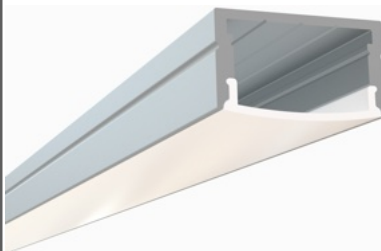

1951 / Surface

Diffuser Lens Options:
Frosted