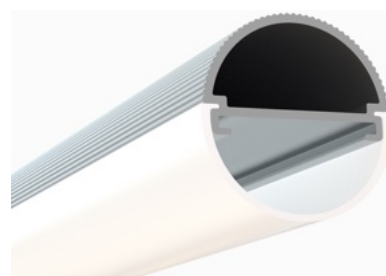

957 / Round

Diffuser Lens Options:
Frosted / Clear

Accessories:
Plastic End Caps