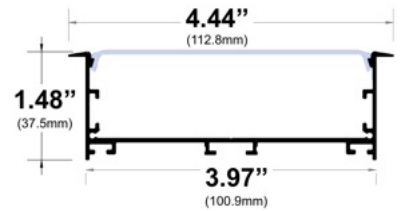

Accessories:
Plastic End Caps
Mounting Spring

1112 / Recessed

Diffuser Lens Options:
Frosted

Accessories:
Plastic End Caps
Mounting Spring

535 / Pendant

Diffuser Lens:
Frosted

Slim Suspended LED Channel

Height: **2.75"** / 70.00mm
Width: **1.38"** / 35.00mm