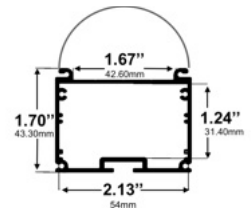

LED Strips Up to: **0.63"** / 16.00mm

Diffuser Lens:
Frosted

Accessories:

- Plastic / Metal End Caps
- Flat Surface Bracket
- Suspension Kit

540 / Pendant / Surface

Suspended Etange LED Channel

Height (w/Diffuser): **2.60"** / 66.00mm
Width: **2.13"** / 54.00mm