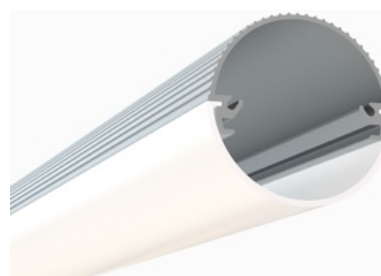

LED

PROFILES

981 / Surface

Diffuser Lens Options:
Frosted / Clear

Accessories:
Plastic End Caps
Mounting Clips

1971 / Surface

Diffuser Lens Options:
Frosted / Clear

Accessories:
Plastic End Caps
Mounting Clips

Diffuser Lens Options:
Frosted / Clear

Accessories:
Plastic End Caps

957 / Round

Diffuser Lens Options:
Frosted / Clear

Accessories:
Plastic End Caps

959 / Round

Diffuser Lens Options:
Frosted / Clear

Accessories:
Plastic End Caps