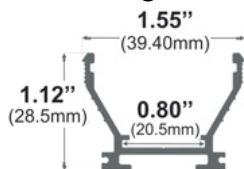

701 / Adjustable

Diffuser Lens Options:
Frosted / Clear

Accessories:
Plastic End Caps
Adjustable Mounting Bracket