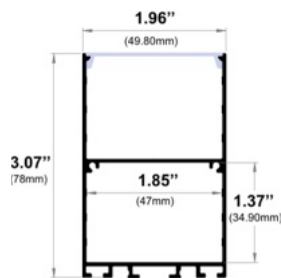

550 / Pendant

Diffuser Lens:
Frosted

Up&Down Suspended LED Channel

Height: **3.35"** / 85.00mm
Width: **2.68"** / 68.00mm

Accessories:
- Plastic / Metal End Caps
- Flat Surface Bracket
- Suspension Kit

LED Strips Up to: **2.32"** / 59.00mm