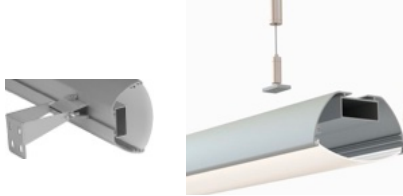

Accessories:

- Plastic / Metal End Caps
- Flat Surface Bracket
- Suspension Kit
- Adjustable Mounting Brackets