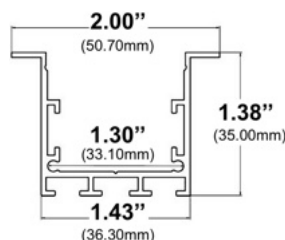

968 / Surface / Recessed

Diffuser Lens Options:
Frosted / Clear

Accessories:
Plastic End Caps

1972 / Recessed

Diffuser Lens Options:
Frosted / Clear

Accessories:
Plastic End Caps

962 / Recessed

Diffuser Lens Options:
Frosted / Clear

Accessories:
Plastic End Caps

972 / Recessed

Diffuser Lens Options:
Frosted / Clear

Accessories:
Plastic End Caps

1952 / Recessed

Diffuser Lens Options:
Frosted / Clear

Accessories:
Plastic End Caps

1932 / Recessed

Diffuser Lens Options:
Frosted

Accessories:
Plastic End Caps

440 / Recessed

Diffuser Lens Options:
Frosted

Accessories:
Plastic End Caps
Mounting Spring

450 / Recessed

Diffuser Lens Options:
Frosted

Accessories:
Plastic End Caps
Mounting Spring