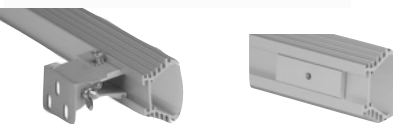

701 / Adjustable

Diffuser Lens Options:
Frosted / Clear

Accessories:
Plastic End Caps
Adjustable Mounting Bracket

702 / Adjustable

Diffuser Lens Options:
Frosted / Clear

Accessories:
Plastic End Caps
Adjustable Mounting Bracket