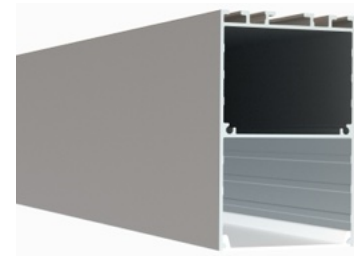

580 / Pendant

Diffuser Lens Options:
Frosted

Suspended LED Channel

Height: **3.07"** / 78mm
Width: **1.96"** / 49.80mm

Accessories:
Plastic End Caps
Metal End Caps
Pendant Kit

LED Strips Up to: **1.85"** / 47mm