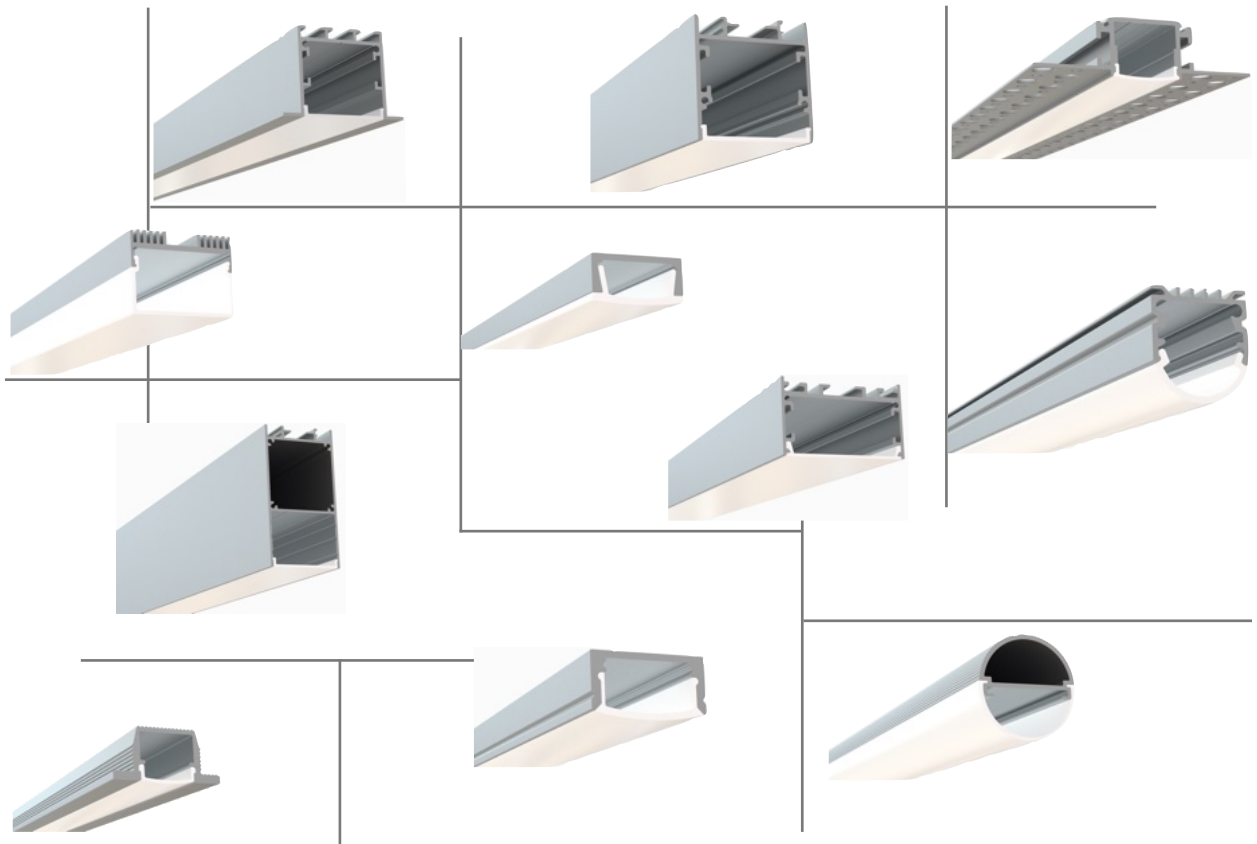

LED

PROFILES

981 / Surface

Diffuser Lens Options:
Frosted / Clear

Accessories:
Plastic End Caps
Mounting Clips

1971 / Surface

Diffuser Lens Options:
Frosted / Clear

Accessories:
Plastic End Caps
Mounting Clips