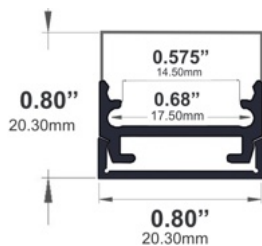

Accessories:
Plastic End Caps
Mounting Channel