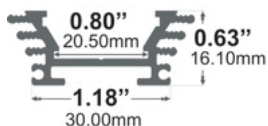

703 / Adjustable

Diffuser Lens Options:
Frosted / Clear

Accessories:
Plastic End Caps
Adjustable Mounting Bracket