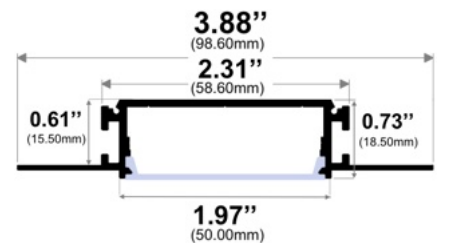

655 / Trimless Mud-In

Diffuser Lens Options:
Frosted