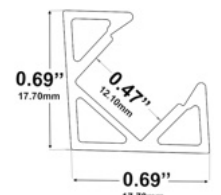

981 / Surface

Diffuser Lens Options:
Frosted / Clear

Accessories:
Plastic End Caps
Mounting Clips

1971 / Surface

Diffuser Lens Options:
Frosted / Clear

Accessories:
Plastic End Caps
Mounting Clips

971 / Surface

Diffuser Lens Options:
Frosted / Clear

Accessories:
Plastic End Caps
Mounting Clips

1961 / Surface

Diffuser Lens Options:
Frosted Flat or Arc
Clear Flat or Arc

967 / Surface

Diffuser Lens Options:
Frosted Flat or Arc
Clear Flat or Arc

961 / Surface

Diffuser Lens Options:
Frosted Flat or Arc
Clear Flat or Arc

964 / Corner

Diffuser Lens Options:
Frosted

Accessories:
Plastic End Caps
Mounting Clips

965 / Corner

Diffuser Lens Options:
Frosted / Clear

Accessories:
Plastic End Caps
Mounting Clips