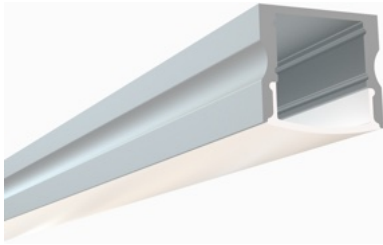

LED

PROFILES

981 / Surface

Diffuser Lens Options:
Frosted / Clear

Accessories:
Plastic End Caps
Mounting Clips

1971 / Surface

Diffuser Lens Options:
Frosted / Clear

Accessories:
Plastic End Caps
Mounting Clips