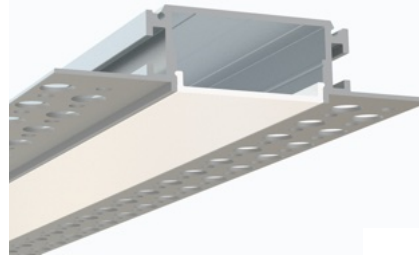

1100 / Surface / Pendant

Diffuser Lens Options:
Frosted

Accessories:
Plastic End Caps
Mounting Clips
Suspension Kit

615 / Trimless Mud-In

Diffuser Lens Options:
Frosted / Clear

620 / Trimless Mud-In

Diffuser Lens Options:
Frosted / Clear