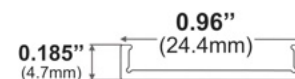

969 / Bendable

ARMA ELEKTRONIK

Başer Sok. No:31-33 Şerifali Mah. Ümraniye İstanbul Turkey 34775

www.arma.com / Ph. +90 (216) 415 24 16 / arma@arma.com

© 2024 ARMA All Rights Reserved.