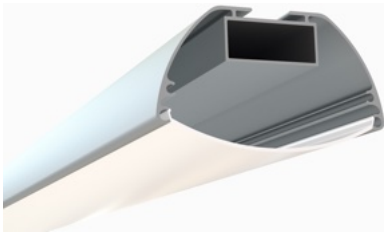

Accessories:
- Plastic / Metal End Caps
- Flat Surface Bracket
- Suspension Kit

LED Strips Up to: **1.80"** / 45.50mm

580 / Pendant

Diffuser Lens Options:
Frosted

Suspended LED Channel

Height: **3.07"** / 78mm
Width: **1.96"** / 49.80mm

Accessories:
Plastic End Caps
Metal End Caps
Pendant Kit

LED Strips Up to: **1.85"** / 47mm

550 / Pendant

Diffuser Lens:
Frosted

Up&Down Suspended LED Channel

Height: **3.35"** / 85.00mm
Width: **2.68"** / 68.00mm

Accessories:
- Plastic / Metal End Caps
- Flat Surface Bracket
- Suspension Kit

LED Strips Up to: **2.32"** / 59.00mm

531 / Pendant / Surface

Oval Suspended LED Channel

Height: **1.87"** / 47.50mm
Width: **3.83"** / 97.20mm