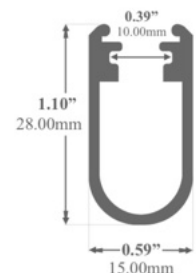

Accessories:

Closet Rod Mounting Accessories