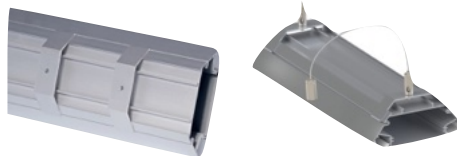

Accessories:

- Plastic / Metal End Caps
- Flat Surface Bracket
- Suspension Kit