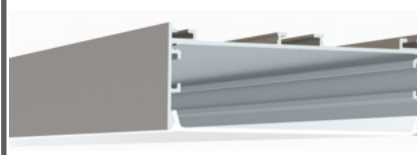

1100 / Surface / Pendant

Diffuser Lens Options:
Frosted

Accessories:
Plastic End Caps
Mounting Clips
Suspension Kit