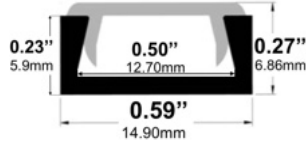

LED

PROFILES

981 / Surface

Diffuser Lens Options:
Frosted / Clear

Accessories:
Plastic End Caps
Mounting Clips

1971 / Surface

Diffuser Lens Options:
Frosted / Clear

Accessories:
Plastic End Caps
Mounting Clips