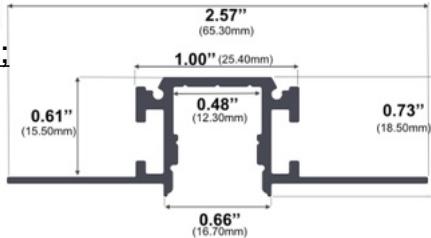

615 / Trimless Mud-In

Diffuser Lens Options:
Frosted / Clear