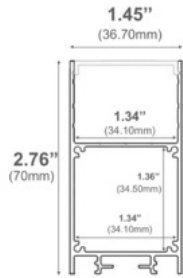

560 / Pendant

Diffuser Lens:
Frosted

Suspended LED Channel

Height: **3.14"** / 79.90mm
Width: **1.97"** / 50.00mm

Accessories:
- Plastic / Metal End Caps
- Flat Surface Bracket
- Suspension Kit

LED Strips Up to: **1.80"** / 45.50mm