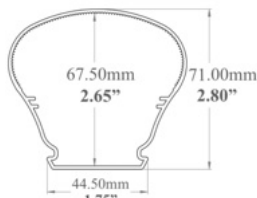

Accessories:

- Plastic / Metal End Caps
- Flat Surface Bracket
- Suspension Kit
- Adjustable Mounting Brackets

533 / Pendant / Surface

Two-Side Suspended LED Channel

Height: **1.79"** / 45.50mm
Width: **4.62"** / 120.40mm

LED Strips Up to: **0.63"** / 16.00mm

Diffuser Lens:
Frosted

Accessories:

- Plastic / Metal End Caps
- Flat Surface Bracket
- Suspension Kit

540 / Pendant / Surface

Suspended Etange LED Channel

Height (w/Diffuser): **2.60"** / 66.00mm
Width: **2.13"** / 54.00mm

LED Strips Up to: **1.67"** / 42.60mm

Diffuser Lens Options:
Frosted Arc

Accessories:

- End Caps
- Flat Surface Bracket
- Suspension Kit

LED Etange

Polycarbonate LED Etange

Height: **2.80"** / 71.00mm
Width: **1.75"** / 44.50mm

LED Strips Up to: **2.32"** / 59.00mm

Body Color Options:
Black or Grey Body

Accessories:

- Plastic End Caps
- Flat Surface Bracket

931 / Closet Rod

Closet Rod LED Channel

Height: **1.10"** / 28.00mm
Width: **0.59"** / 15.00mm