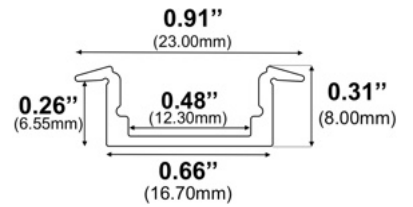

962 / Recessed

Diffuser Lens Options:
Frosted / Clear

Accessories:
Plastic End Caps