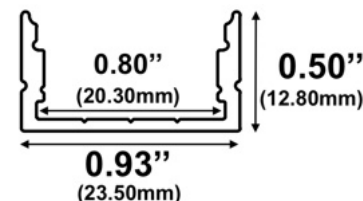

Accessories:
Plastic End Caps
Mounting Clips