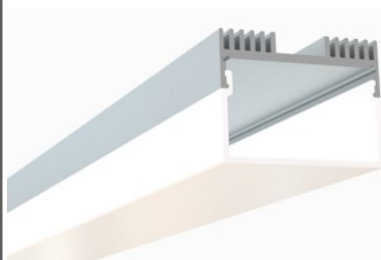

2147 / Surface

Diffuser Lens Options:
Frosted