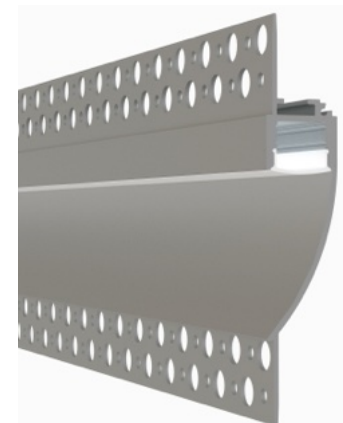

655 / Trimless Mud-In

Diffuser Lens Options:
Frosted