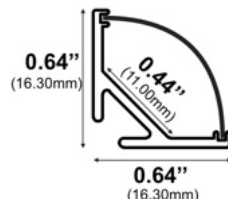

961 / Surface

Diffuser Lens Options:
Frosted Flat or Arc
Clear Flat or Arc

964 / Corner

Diffuser Lens Options:
Frosted

Accessories:
Plastic End Caps
Mounting Clips

965 / Corner

Diffuser Lens Options:
Frosted / Clear