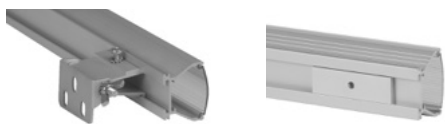

701 / Adjustable

Diffuser Lens Options:
Frosted / Clear

Accessories:
Plastic End Caps
Adjustable Mounting Bracket

702 / Adjustable

Diffuser Lens Options:
Frosted / Clear

Accessories:
Plastic End Caps
Adjustable Mounting Bracket