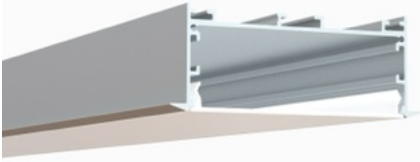

1082 / Recessed

Diffuser Lens Options:
Frosted

Accessories:
Plastic End Caps
Mounting Spring