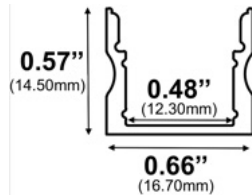

981 / Surface

Diffuser Lens Options:
Frosted / Clear

Accessories:
Plastic End Caps
Mounting Clips

1971 / Surface

Diffuser Lens Options:
Frosted / Clear

Accessories:
Plastic End Caps
Mounting Clips

971 / Surface

Diffuser Lens Options:
Frosted / Clear

Accessories:
Plastic End Caps
Mounting Clips

1961 / Surface

Diffuser Lens Options:
Frosted Flat or Arc
Clear Flat or Arc

967 / Surface

Diffuser Lens Options:
Frosted Flat or Arc
Clear Flat or Arc

961 / Surface

Diffuser Lens Options:
Frosted Flat or Arc
Clear Flat or Arc

964 / Corner

Diffuser Lens Options:
Frosted

Accessories:
Plastic End Caps
Mounting Clips

965 / Corner

Diffuser Lens Options:
Frosted / Clear

Accessories:
Plastic End Caps
Mounting Clips