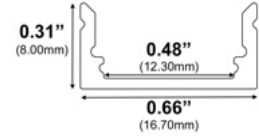

1971 / Surface

Diffuser Lens Options:
Frosted / Clear

Accessories:
Plastic End Caps
Mounting Clips

971 / Surface

Diffuser Lens Options:
Frosted / Clear

Accessories:
Plastic End Caps
Mounting Clips