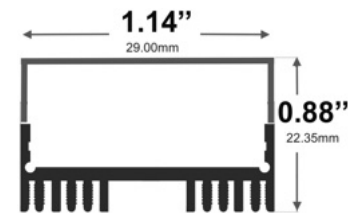

Accessories:
Plastic End Caps
Mounting Clips