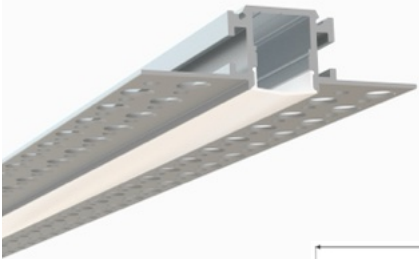

1080 / Surface / Pendant

Diffuser Lens Options:
Frosted

Accessories:
Plastic End Caps
Mounting Clips
Suspension Kit

1100 / Surface / Pendant

Diffuser Lens Options:
Frosted

Accessories:
Plastic End Caps
Mounting Clips
Suspension Kit

615 / Trimless Mud-In

Diffuser Lens Options:
Frosted / Clear

620 / Trimless Mud-In

Diffuser Lens Options:
Frosted / Clear

635 / Trimless Mud-In

Diffuser Lens Options:
Frosted

655 / Trimless Mud-In

Diffuser Lens Options:
Frosted

660 / Trimless Mud-In

650 / Trimless Mud-In