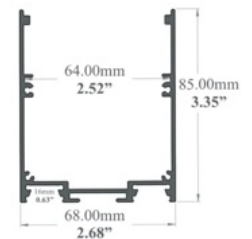

1082 / Recessed

Diffuser Lens Options:
Frosted

Accessories:
Plastic End Caps
Mounting Spring

1112 / Recessed

Diffuser Lens Options:
Frosted

Accessories:
Plastic End Caps
Mounting Spring

535 / Pendant

Diffuser Lens:
Frosted

Slim Suspended LED Channel

Height: **2.75"** / 70.00mm
Width: **1.38"** / 35.00mm

Accessories:
- Plastic / Metal End Caps
- Flat Surface Bracket
- Suspension Kit

LED Strips Up to: **1.30"** / 33.00mm

560 / Pendant

Diffuser Lens:
Frosted

Suspended LED Channel

Height: **3.14"** / 79.90mm
Width: **1.97"** / 50.00mm

Accessories:
- Plastic / Metal End Caps
- Flat Surface Bracket
- Suspension Kit

LED Strips Up to: **1.80"** / 45.50mm

580 / Pendant

Diffuser Lens Options:
Frosted

Suspended LED Channel

Height: **3.07"** / 78mm
Width: **1.96"** / 49.80mm

Accessories:
Plastic End Caps
Metal End Caps
Pendant Kit

LED Strips Up to: **1.85"** / 47mm

550 / Pendant

Diffuser Lens:
Frosted

Up&Down Suspended LED Channel

Height: **3.35"** / 85.00mm
Width: **2.68"** / 68.00mm

Accessories:
- Plastic / Metal End Caps
- Flat Surface Bracket
- Suspension Kit

LED Strips Up to: **2.32"** / 59.00mm