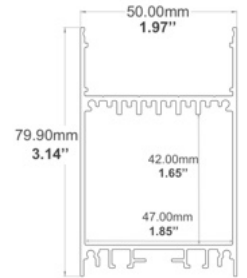

Accessories:
Plastic End Caps
Mounting Spring

1112 / Recessed

Diffuser Lens Options:
Frosted

Accessories:
Plastic End Caps
Mounting Spring

535 / Pendant

Diffuser Lens:
Frosted

Slim Suspended LED Channel

Height: **2.75"** / 70.00mm
Width: **1.38"** / 35.00mm

Accessories:
- Plastic / Metal End Caps
- Flat Surface Bracket
- Suspension Kit

LED Strips Up to: **1.30"** / 33.00mm

560 / Pendant

Diffuser Lens:
Frosted

Suspended LED Channel

Height: **3.14"** / 79.90mm
Width: **1.97"** / 50.00mm

Accessories:
- Plastic / Metal End Caps
- Flat Surface Bracket
- Suspension Kit

LED Strips Up to: **1.80"** / 45.50mm

580 / Pendant

Diffuser Lens Options:
Frosted

Suspended LED Channel

Height: **3.07"** / 78mm
Width: **1.96"** / 49.80mm