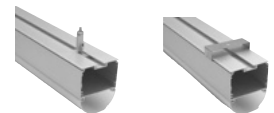

Accessories:

- End Caps
- Flat Surface Bracket
- Suspension Kit