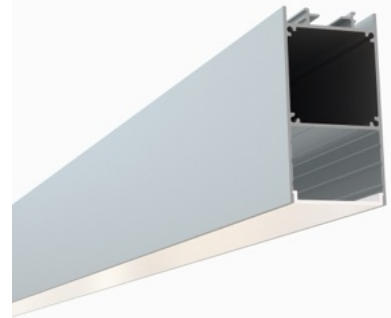

Accessories:
Plastic End Caps
Mounting Spring

1112 / Recessed

Diffuser Lens Options:
Frosted

Accessories:
Plastic End Caps
Mounting Spring

535 / Pendant

Diffuser Lens:
Frosted

Slim Suspended LED Channel

Height: **2.75"** / 70.00mm
Width: **1.38"** / 35.00mm