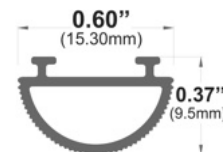

Accessories:
Plastic End Caps