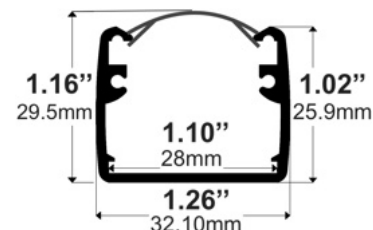

Accessories:
Metal End Caps