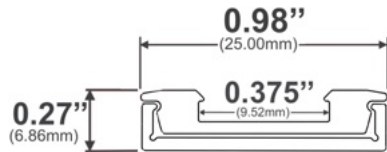

968 / Surface / Recessed

Diffuser Lens Options:
Frosted / Clear

Accessories:
Plastic End Caps

1972 / Recessed

Diffuser Lens Options:
Frosted / Clear

Accessories:
Plastic End Caps