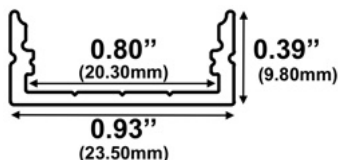

Accessories:
Plastic End Caps
Mounting Clips