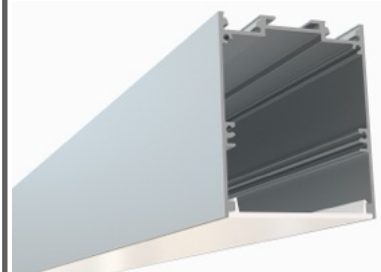

550 / Pendant

Diffuser Lens:
Frosted

Up&Down Suspended LED Channel

Height: **3.35"** / 85.00mm
Width: **2.68"** / 68.00mm

Accessories:
- Plastic / Metal End Caps
- Flat Surface Bracket
- Suspension Kit

LED Strips Up to: **2.32"** / 59.00mm