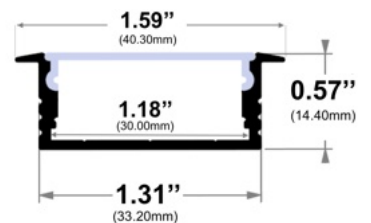

440 / Recessed

Diffuser Lens Options:
Frosted

Accessories:
Plastic End Caps
Mounting Spring