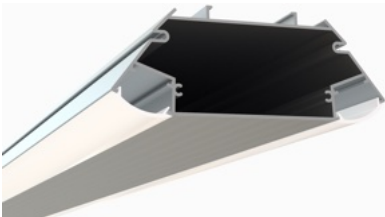

Two-Side Suspended LED Channel

Accessories:

- Plastic / Metal End Caps
- Flat Surface Bracket
- Suspension Kit
- Adjustable Mounting Brackets