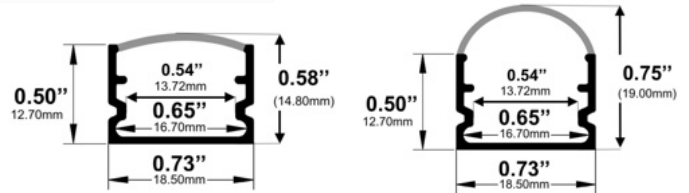

971 / Surface

Diffuser Lens Options:
Frosted / Clear

Accessories:
Plastic End Caps
Mounting Clips

1961 / Surface

Diffuser Lens Options:
Frosted Flat or Arc
Clear Flat or Arc

967 / Surface

Diffuser Lens Options:
Frosted Flat or Arc
Clear Flat or Arc