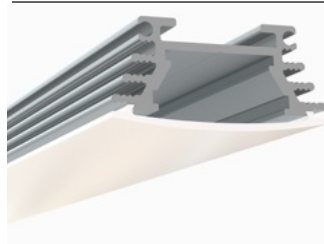

701 / Adjustable

Diffuser Lens Options:
Frosted / Clear

Accessories:
Plastic End Caps
Adjustable Mounting Bracket

702 / Adjustable

Diffuser Lens Options:
Frosted / Clear

Accessories:
Plastic End Caps
Adjustable Mounting Bracket