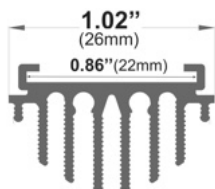

LED Strips Up to: **0.39"** / 10.00mm

Diffuser Lens Options:
Clear

Accessories:

Closet Rod Mounting Accessories

858 / Round

Diffuser Lens Options:
Frosted / Clear

Accessories:
Plastic End Caps

956 / Round