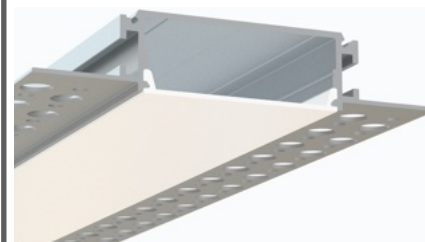

635 / Trimless Mud-In

Diffuser Lens Options:
Frosted