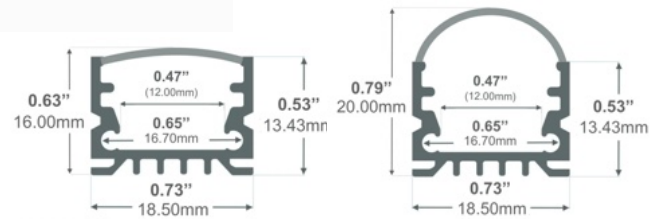

964 / Corner

Diffuser Lens Options:
Frosted

Accessories:
Plastic End Caps
Mounting Clips