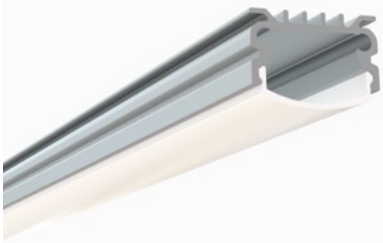

LED

PROFILES

981 / Surface

Diffuser Lens Options:
Frosted / Clear

Accessories:
Plastic End Caps
Mounting Clips

1971 / Surface

Diffuser Lens Options:
Frosted / Clear

Accessories:
Plastic End Caps
Mounting Clips

971 / Surface

Diffuser Lens Options:
Frosted / Clear

Accessories:
Plastic End Caps
Mounting Clips

1961 / Surface

Diffuser Lens Options:
Frosted Flat or Arc
Clear Flat or Arc

967 / Surface

Diffuser Lens Options:
Frosted Flat or Arc
Clear Flat or Arc

961 / Surface

Diffuser Lens Options:
Frosted Flat or Arc
Clear Flat or Arc

964 / Corner

Diffuser Lens Options:
Frosted

Accessories:
Plastic End Caps
Mounting Clips

965 / Corner

Diffuser Lens Options:
Frosted / Clear