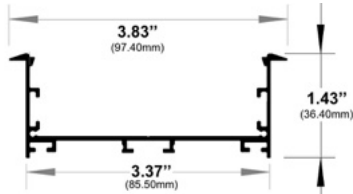

Accessories:
Plastic End Caps
Mounting Spring

1112 / Recessed

Diffuser Lens Options:
Frosted

Accessories:
Plastic End Caps
Mounting Spring

535 / Pendant

Diffuser Lens:
Frosted

Slim Suspended LED Channel

Height: **2.75"** / 70.00mm
Width: **1.38"** / 35.00mm