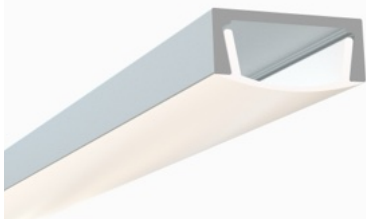

LED

PROFILES

981 / Surface

Diffuser Lens Options:
Frosted / Clear

Accessories:
Plastic End Caps
Mounting Clips

1971 / Surface

Diffuser Lens Options:
Frosted / Clear

Accessories:
Plastic End Caps
Mounting Clips

971 / Surface

Diffuser Lens Options:
Frosted / Clear

Accessories:
Plastic End Caps
Mounting Clips

1961 / Surface

Diffuser Lens Options:
Frosted Flat or Arc
Clear Flat or Arc

967 / Surface

Diffuser Lens Options:
Frosted Flat or Arc
Clear Flat or Arc

961 / Surface

Diffuser Lens Options:
Frosted Flat or Arc
Clear Flat or Arc

964 / Corner

Diffuser Lens Options:
Frosted

Accessories:
Plastic End Caps
Mounting Clips

965 / Corner

Diffuser Lens Options:
Frosted / Clear