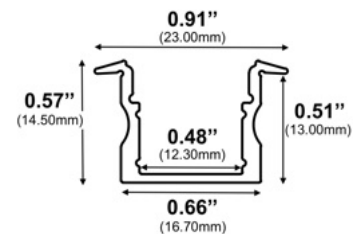

1952 / Recessed

Diffuser Lens Options:
Frosted / Clear

Accessories:
Plastic End Caps