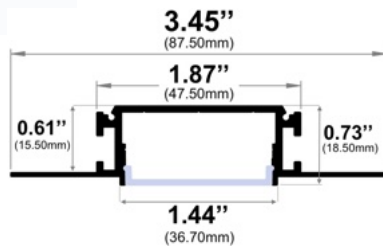

635 / Trimless Mud-In

Diffuser Lens Options:
Frosted