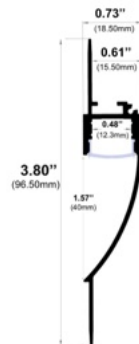

660 / Trimless Mud-In