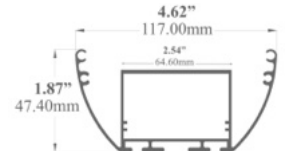

532 / Pendant / Surface

Oval Suspended LED Channel