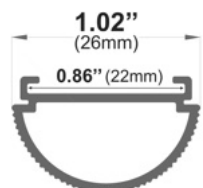

Accessories:
Plastic End Caps