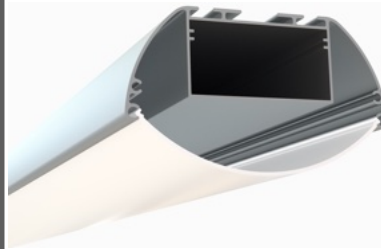

Oval Suspended LED Channel

Accessories:

- Plastic / Metal End Caps
- Flat Surface Bracket
- Suspension Kit
- Adjustable Mounting Brackets