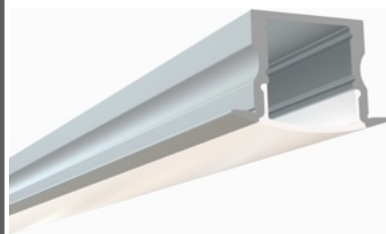

972 / Recessed

Diffuser Lens Options:
Frosted / Clear

Accessories:
Plastic End Caps