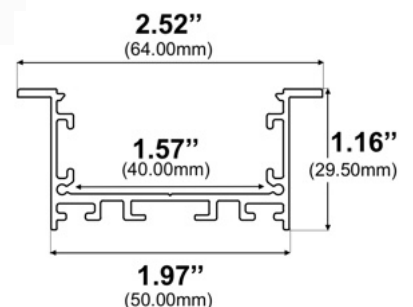

450 / Recessed

Diffuser Lens Options:
Frosted

Accessories:
Plastic End Caps
Mounting Spring