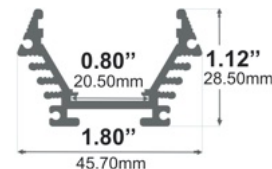

702 / Adjustable

Diffuser Lens Options:
Frosted / Clear

Accessories:
Plastic End Caps
Adjustable Mounting Bracket