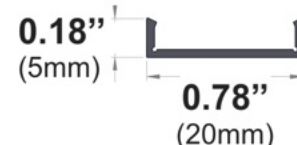

976 / Bendable