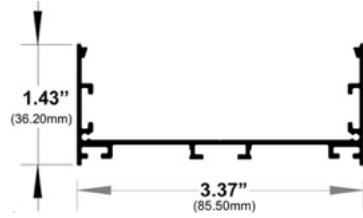

1100 / Surface / Pendant

Diffuser Lens Options:
Frosted

Accessories:
Plastic End Caps
Mounting Clips
Suspension Kit