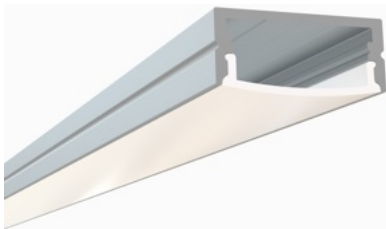

961 / Surface

Diffuser Lens Options:
Frosted Flat or Arc
Clear Flat or Arc

964 / Corner

Diffuser Lens Options:
Frosted

Accessories:
Plastic End Caps
Mounting Clips

965 / Corner

Diffuser Lens Options:
Frosted / Clear

Accessories:
Plastic End Caps
Mounting Clips

975 / Surface

Diffuser Lens Options:
Frosted

Accessories:
Plastic End Caps
Mounting Channel

2147 / Surface

Diffuser Lens Options:
Frosted

Accessories:
Plastic End Caps
Mounting Clips