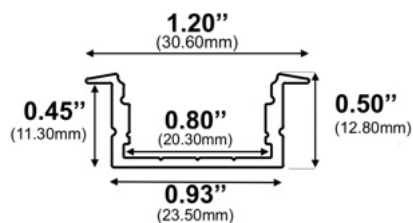

1932 / Recessed

Diffuser Lens Options:
Frosted

Accessories:
Plastic End Caps