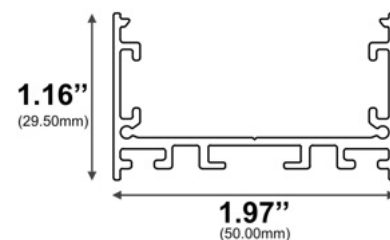

Accessories:
Plastic End Caps
Mounting Clips
Suspension Kit