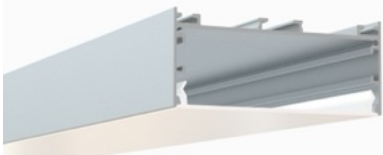

1080 / Surface / Pendant

Diffuser Lens Options:
Frosted

Accessories:
Plastic End Caps
Mounting Clips
Suspension Kit