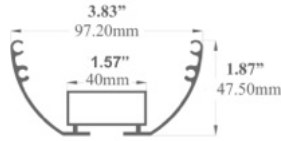

531 / Pendant / Surface

Oval Suspended LED Channel