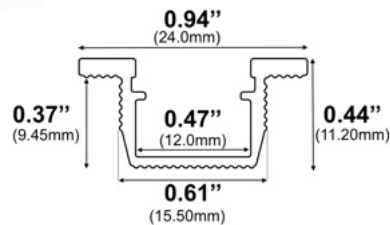

972 / Recessed

Diffuser Lens Options:
Frosted / Clear

Accessories:
Plastic End Caps