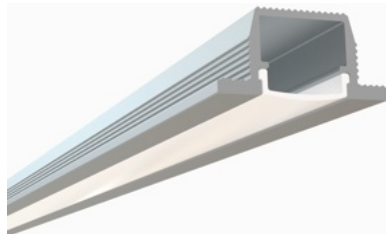

962 / Recessed

Diffuser Lens Options:
Frosted / Clear

Accessories:
Plastic End Caps