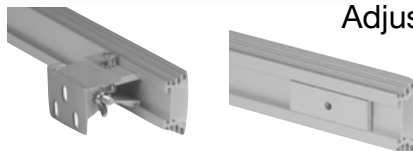

703 / Adjustable

Diffuser Lens Options:
Frosted / Clear

Accessories:
Plastic End Caps
Adjustable Mounting Bracket