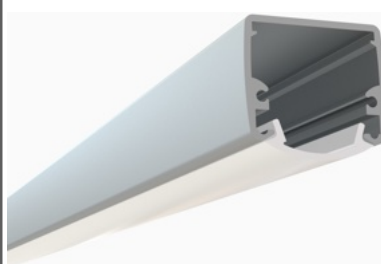

411 / Surface

Diffuser Lens Options:
Frosted