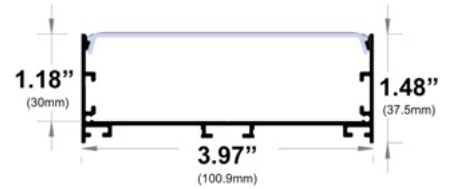

1080 / Surface / Pendant

Diffuser Lens Options:
Frosted

Accessories:
Plastic End Caps
Mounting Clips
Suspension Kit

1100 / Surface / Pendant

Diffuser Lens Options:
Frosted

Accessories:
Plastic End Caps
Mounting Clips
Suspension Kit

615 / Trimless Mud-In

Diffuser Lens Options:
Frosted / Clear

620 / Trimless Mud-In

Diffuser Lens Options:
Frosted / Clear

635 / Trimless Mud-In

Diffuser Lens Options:
Frosted

655 / Trimless Mud-In

Diffuser Lens Options:
Frosted

660 / Trimless Mud-In

650 / Trimless Mud-In