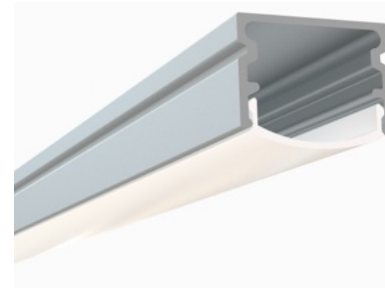

1961 / Surface

Diffuser Lens Options:
Frosted Flat or Arc
Clear Flat or Arc