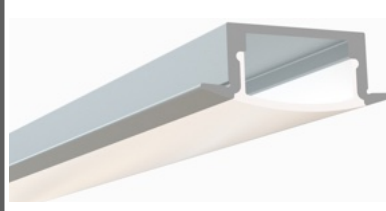

968 / Surface / Recessed

Diffuser Lens Options:
Frosted / Clear

Accessories:
Plastic End Caps

1972 / Recessed

Diffuser Lens Options:
Frosted / Clear

Accessories:
Plastic End Caps