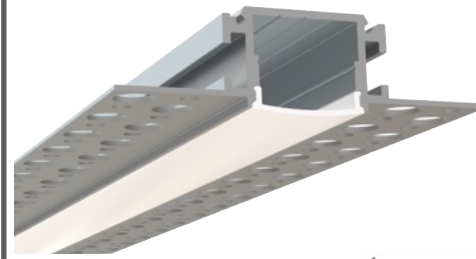

1100 / Surface / Pendant

Diffuser Lens Options:
Frosted

Accessories:
Plastic End Caps
Mounting Clips
Suspension Kit

615 / Trimless Mud-In

Diffuser Lens Options:
Frosted / Clear

620 / Trimless Mud-In

Diffuser Lens Options:
Frosted / Clear