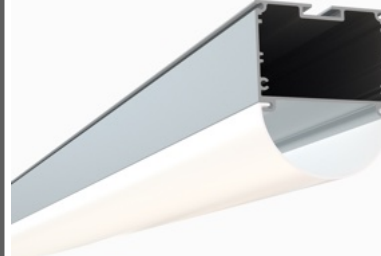

Accessories:

- Plastic / Metal End Caps
- Flat Surface Bracket
- Suspension Kit