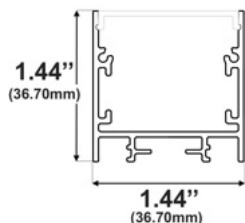

Accessories:
Plastic End Caps
Metal End Caps
Mounting Clips
Suspension Kit