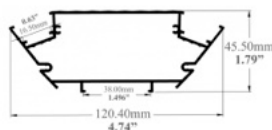

533 / Pendant / Surface

Two-Side Suspended LED Channel