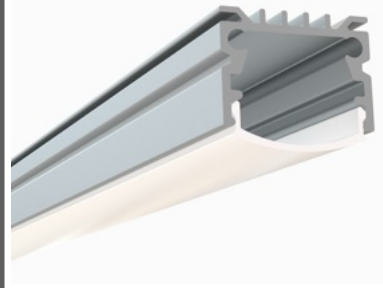

971 / Surface

Diffuser Lens Options:
Frosted / Clear

Accessories:
Plastic End Caps
Mounting Clips

1961 / Surface

Diffuser Lens Options:
Frosted Flat or Arc
Clear Flat or Arc

967 / Surface

Diffuser Lens Options:
Frosted Flat or Arc
Clear Flat or Arc

961 / Surface

Diffuser Lens Options:
Frosted Flat or Arc
Clear Flat or Arc

964 / Corner

Diffuser Lens Options:
Frosted

Accessories:
Plastic End Caps
Mounting Clips

965 / Corner

Diffuser Lens Options:
Frosted / Clear