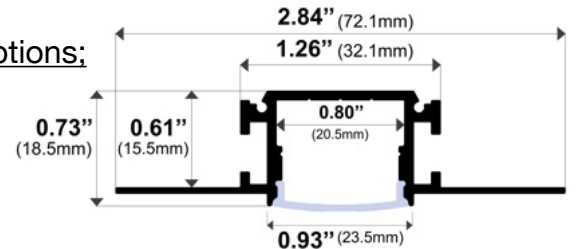

620 / Trimless Mud-In

Diffuser Lens Options:
Frosted / Clear