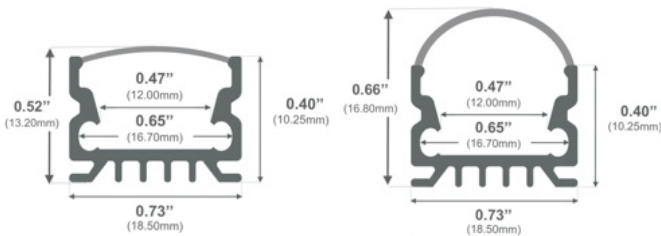

971 / Surface

Diffuser Lens Options:
Frosted / Clear

Accessories:
Plastic End Caps
Mounting Clips

1961 / Surface

Diffuser Lens Options:
Frosted Flat or Arc
Clear Flat or Arc

967 / Surface

Diffuser Lens Options:
Frosted Flat or Arc
Clear Flat or Arc